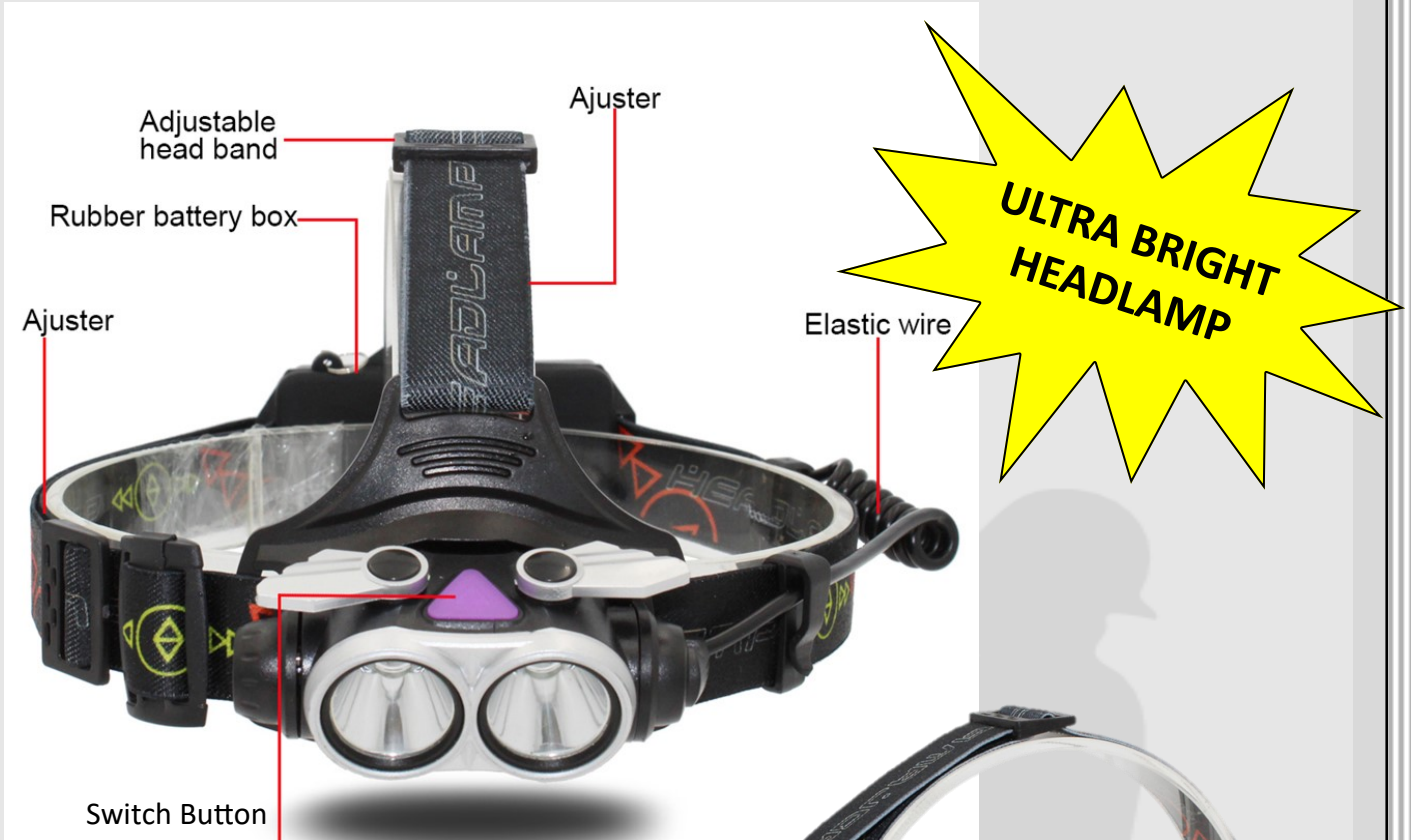

WORKLIGHT & HEADLAMP KIT

HEADLAMP SPECIFICATIONS

- ◆ USB RECHARGEABLE BATTERY
- ◆ BRIGHTNESS: 2400lm
- ◆ BEAM ANGLE: 60°
- ◆ WATTAGE: 20W
- ◆ LED LIGHT SOURCE: 2 XML-T6 LED
- ◆ WATERPROOF RATING: IPX5
- ◆ LENS IS ANTI-SHATTERING, ULTRA CLEAR AND ANTI-SCRATCHING
- ◆ WORKING TIME: HIGH MODE 2 HOURS, MID MODE 3 HOURS AND LOW MODE 6 HOURS.

KIT COMES WITH 1X HEADLAMP AND 1X WORKLIGHT

WEB: www.austutilities.com.au
EMAIL: sales@austutilities.com.au

PHONE: 08 9406 3200

WORKLIGHT & HEADLAMP KIT

Switch Button

WORKLIGHT SPECIFICATIONS

- ◆ USB RECHARGEABLE BATTERY
- ◆ BRIGHTNESS: 750lm
- ◆ WATTAGE: 20W
- ◆ LED LIGHT SOURCE: 3 COB
- ◆ WATERPROOF RATING: IPX4
- ◆ WORKING TIME: 8-12 HOURS
- ◆ WEIGHT: 284G
- ◆ SIZE: 174 X 126 X 43MM